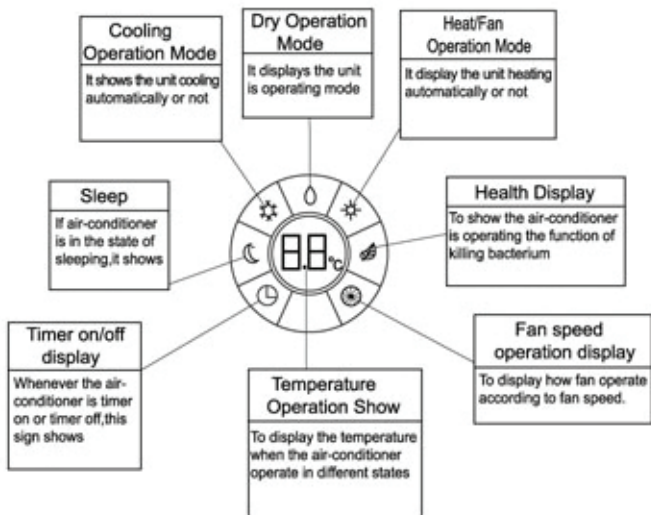

Name And Function Of Each Part

- Note:
1. The single cooling unit does not equipped with the function of heating, but with the function of fan.
 2. Perhaps have no the function.
 3. Timer operation does not have both timer on and timer off function.