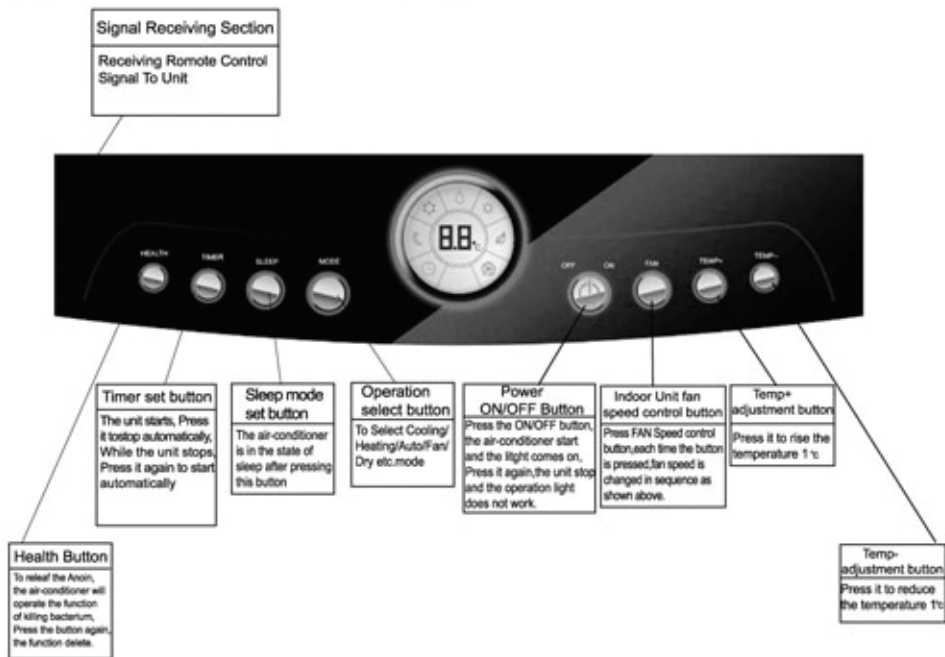

Name And Function Of Each Part

- Note:
1. The single cooling unit does not equipped with the function of heating, but with the function of fan.
 2. Perhaps have no the function.
 3. Timer operation does not have both timer on and timer off function.